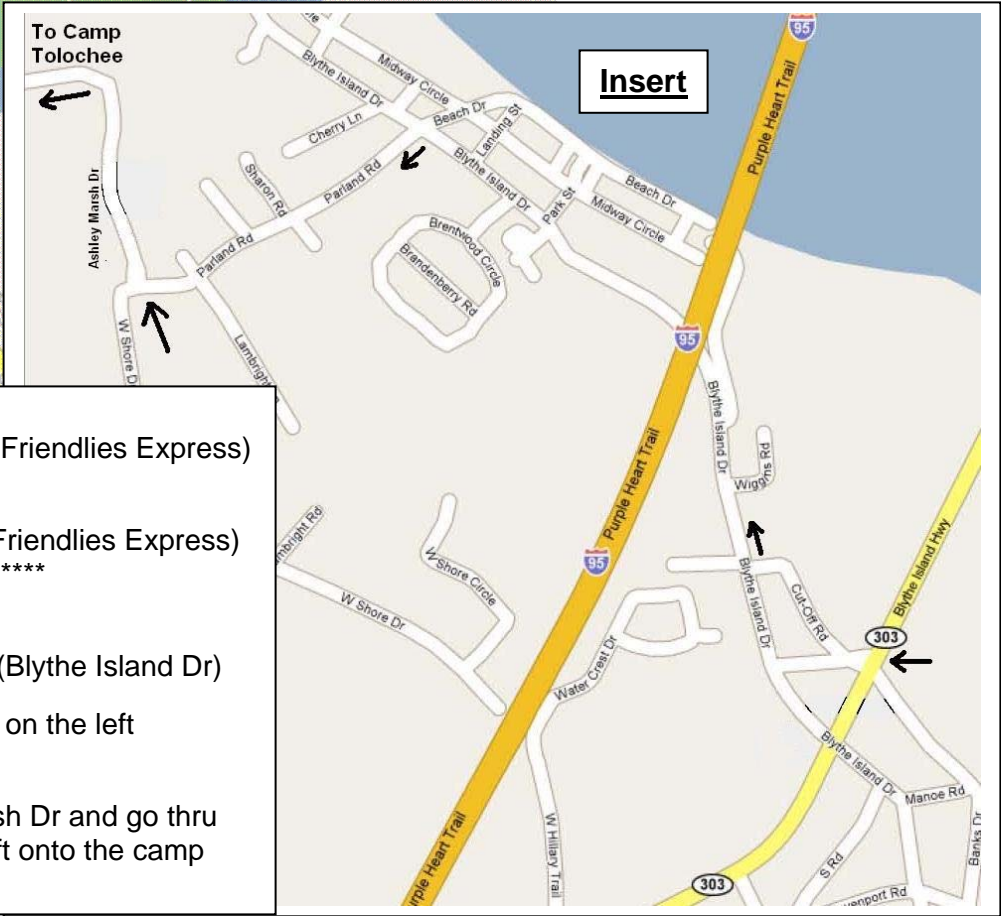

# Directions to Camp Tolochee

133 Ashley Marsh Drive, Brunswick, GA, 31523 – Phone/Fax: 912-267-7624

- From I-95 (North Brunswick):
  - Take Exit 36 (US 341) East.
  - Turn Right onto GA 303 (Blythe Island Hwy)
- From I-95 (South Brunswick):
  - Take Exit 29 (US 17/82/520) West.
  - Turn Right onto GA 303 (Blythe Island Hwy)
- From US-82 (West Brunswick)
  - Turn Left onto GA 303

- From GA 303 (North):
  - Turn Right onto Cut Off Rd (Friendlies Express)
- From GA 303 (South):
  - Turn Left onto Cut Off Rd (Friendlies Express)
- \*\*\*\*\*
- From Cut Off Rd:
  - Turn Right at the Stop Sign (Blythe Island Dr)
  - Turn Left onto the 3rd street on the left (Parland Rd)
  - Turn Right onto Ashley Marsh Dr and go thru the subdivision. Go to the left onto the camp causeway